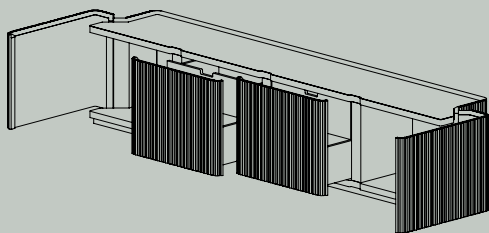

CANNETO CONSOLLE DOWN

Mobile consolle da terra su zoccolo con 2 ante laterali a "L" che si aprono a 90°. Al centro, due grandi cassetti "a cestone" celano ciascuno un cassetto più piccolo. Top in metallo in posizione leggermente ribassata rispetto alle ante e al perimetro del mobile per evidenziare la cornice in noce canaletto.

Console with base to be placed on the floor with 2 lateral L-doors that open at 90°. In the middle, 2 big basket drawers hide two other small inner drawers. The metal top is in a slightly lowered position if compared to doors and perimeter, to highlight the Canaletto Walnut frame.

 USO INTERNO
INDOOR USE

DIMENSIONI E PESO DIMENSIONS AND WEIGHT

width 234 cm weight 130 kg
depth 41 cm
height 47 cm

chiuso/closed

aperto/open

MATERIALI MATERIALS

- M11 Acciaio inox spazzolato
Brushed stainless steel
- M9 Ottone spazzolato
Brushed brass
- M10 Rame spazzolato
Brushed copper

Suspended consolle with base to be placed on the floor with 2 lateral L-doors that open at 90°. In the middle, 2 big basket drawers hide two other small inner drawers. The metal top is in a slightly lowered position if compared to doors and perimeter, to highlight the Canaletto Walnut frame.