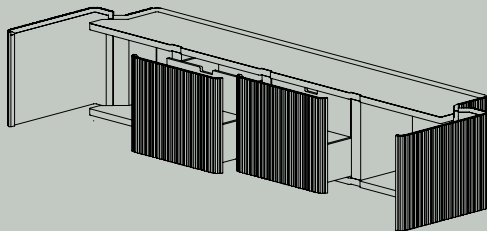

CANNETO CONSOLLE DOWN

Mobile consolle da terra su zoccolo con 2 ante laterali a "L" che si aprono a 90°. Al centro, due grandi cassetti "a cestone" celano ciascuno un cassetto più piccolo. Top in metallo in posizione leggermente ribassata rispetto alle ante e al perimetro del mobile per evidenziare la cornice in noce canaletto.

Console with base to be placed on the floor with 2 lateral L-doors that open at 90°. In the middle, 2 big basket drawers hide two other small inner drawers. The metal top is in a slightly lowered position if compared to doors and perimeter, to highlight the Canaletto Walnut frame.

Suspended consolle with base to be placed on the floor with 2 lateral L-doors that open at 90°. In the middle, 2 big basket drawers hide two other small inner drawers. The metal top is in a slightly lowered position if compared to doors and perimeter, to highlight the Canaletto Walnut frame.

 USO INTERNO
INDOOR USE

DIMENSIONI E PESO DIMENSIONS AND WEIGHT

width 234 cm weight 130 kg
depth 41 cm
height 45 cm

chiuso/closed

aperto/open

MATERIALI MATERIALS

- M11 Acciaio inox spazzolato
Brushed stainless steel
- M9 Ottone spazzolato
Brushed brass
- M10 Rame spazzolato
Brushed copper