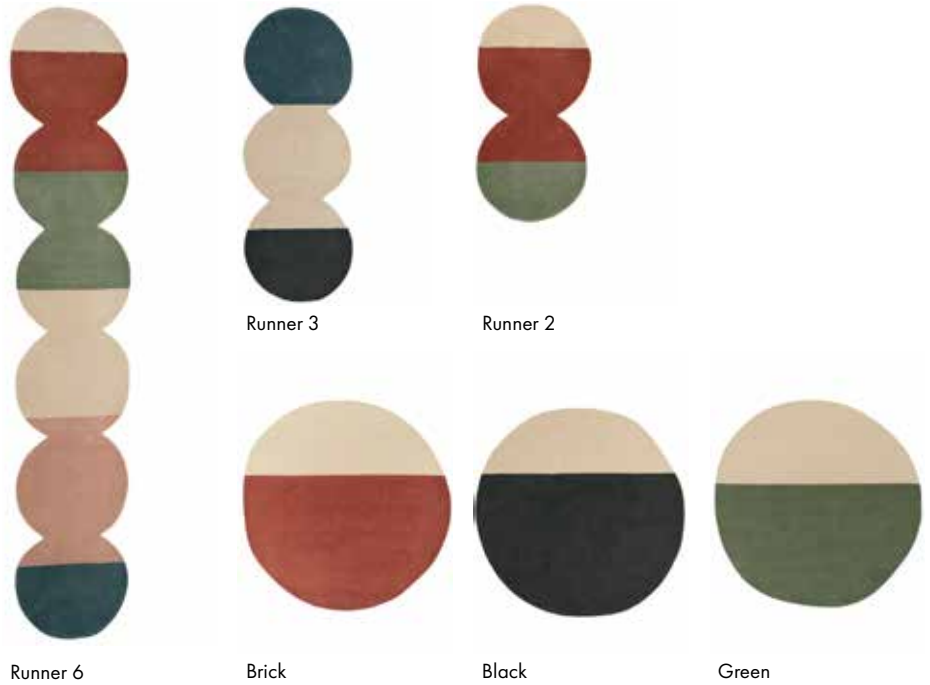

New!

Pearls

Sabine Finkenauer