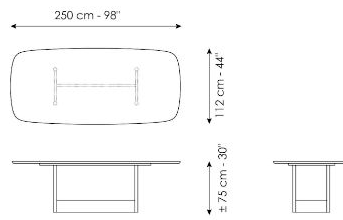

## Canvas Table

Designer: **Alain Gilles**

Designed by Alain Gilles, the Canvas Table stands out for its bold personality, sober lines and surprising proportions. The barrel-shaped top features generous curves and a minimal, linear design, which gives an overall sensation of continuity and fluidity. The top blends harmoniously with the base, just like a freshly painted work of art on steel easels. The architecture of the base, rigorous and at the same time

# Data sheet

Width: 200cm  
Depth: 108cm  
Height: ± 75cm

Width: 250cm  
Depth: 112cm  
Height: ± 75cm

Width: 280cm  
Depth: 115cm  
Height: ± 75cm

Width: 300cm  
Depth: 120cm  
Height: ± 75cm

Width: 300cm  
Depth: 140cm  
Height: ± 75cm