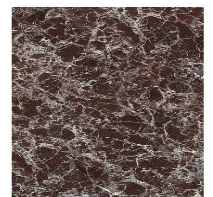

### Wood

**Veneered wood**  
Walnut Canaletto

**Solid wood**  
American walnut

**Solid wood**  
Brushed coal oak

**Solid wood**  
Brushed natural oak

### Ceramic

**Mat ceramic**  
Alaska White

**Mat ceramic**  
Ardesia grey

**Mat ceramic**  
Augusta

**Glossy ceramic**  
Black Onyx

**Glossy ceramic**  
Calacatta

**Silk finish ceramic**  
Calacatta macchia  
vecchia

**Glossy ceramic**  
Imperial grey

**Mat ceramic**  
Laurent

**Glossy ceramic**  
Mountain peak

**Glossy ceramic**  
Rosso imperiale