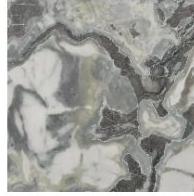

finishes available for the base of the table - from the lacquered version to the highly prized solid wood (Hippos Wood) - all enhance the craftsmanship required to produce it along with the painstaking attention to detail. The support surface is available in a range of options including glass, ceramic, marble and wood, thereby guaranteeing the ability to adapt to any environment.

Finishes

TOP

Ceramic

Mat ceramic
Alaska White

Mat ceramic
Ardesia grey

Mat ceramic
Augusta

Glossy ceramic
Black Onyx

Glossy ceramic
Calacatta

Silk finish ceramic
Calacatta macchia
vecchia

Glossy ceramic
Imperial grey

Mat ceramic
Laurent

Glossy ceramic
Mountain peak

Glossy ceramic
Rosso imperiale

Marble

Marble
Calacatta

Marble
Carrara

Marble
Dover White

Marble
Emperador

Marble
Fior di bosco

Marble
Marquinia

Marble
Rosso Carpazi

Marble
Saint Denis

Marble
Travertino Romano

Wood