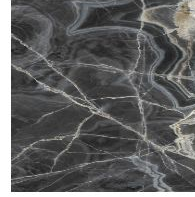

finishes available for the base of the table - from the lacquered version to the highly prized solid wood (Hippos Wood) - all enhance the craftsmanship required to produce it along with the painstaking attention to detail. The support surface is available in a range of options including glass, ceramic, marble and wood, thereby guaranteeing the ability to adapt to any environment.

Finishes

TOP

Ceramic

Mat ceramic
Alaska White

Mat ceramic
Ardesia grey

Mat ceramic
Augusta

Glossy ceramic
Black Onyx

Glossy ceramic
Calacatta

Silk finish ceramic
Calacatta macchia
vecchia

Glossy ceramic
Imperial grey

Mat ceramic
Laurent

Glossy ceramic
Mountain peak

Glossy ceramic
Rosso imperiale

Marble

Marble
Calacatta

Marble
Carrara