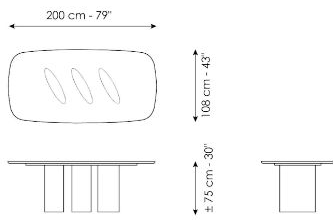

## Louver Table, Louver Table Wood

Designer: **Alain Gilles**

Designed by Alain Gilles, the Louver Table reveals its character little by little, offering a different perspective depending on the angle from which it is observed. With its strong theatrical presence making it the focal point of any environment, the Louver Table interprets the vision of the designer, who wants to evoke an imaginary passage, ideally the entrance to an ancient temple, in which light plays a crucial role in creating suggestive shadows on the floor. The three legs give the table a feeling of dynamism, allowing the light to create fascinating perspective effects which make the legs appear either slender or imposing, delicate curves or

# Data sheet

Width: 200cm  
Depth: 108cm  
Height: ± 75cm

Width: 250cm  
Depth: 112cm  
Height: ± 75cm

Width: 280cm  
Depth: 115cm  
Height: ± 75cm

Width: 300cm  
Depth: 120cm  
Height: ± 75cm

Width: 300cm  
Depth: 140cm  
Height: ± 75cm