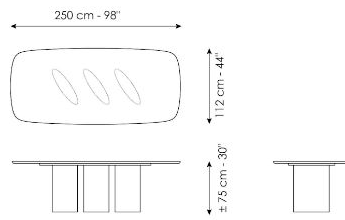

## Louver Table, Louver Table Wood

Designer: **Alain Gilles**

Designed by Alain Gilles, the Louver Table reveals its character little by little, offering a different perspective depending on the angle from which it is observed. With its strong theatrical presence making it the focal point of any environment, the Louver Table interprets the vision of the designer, who wants to evoke an imaginary passage, ideally the entrance to an ancient temple, in which light plays a crucial role in creating suggestive shadows on the floor. The three legs give the table a feeling of dynamism, allowing the light to create fascinating perspective effects which make the legs appear either slender or imposing, delicate curves or

# Data sheet

Width: 200cm  
Depth: 108cm  
Height: ± 75cm

Width: 250cm  
Depth: 112cm  
Height: ± 75cm

Width: 280cm  
Depth: 115cm  
Height: ± 75cm

Width: 300cm  
Depth: 120cm  
Height: ± 75cm

Width: 300cm  
Depth: 140cm  
Height: ± 75cm