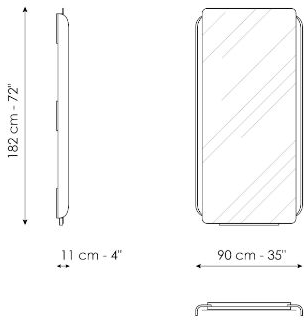

## Olos mirror

Designer: **Mauro Lipparini**

The Olos mirror is mounted on an inwardly curved platform that frames it with geometric generosity, thus taking up the theme of curved laminated wood that is the hallmark of the Olos collection. Available in three different sizes, the Olos

## Olos mirror 90

Width: 11cm  
Depth: 90cm  
Height: 182cm

## Olos mirror 120

Width: 11cm  
Depth: 120cm  
Height: 182cm

## Olos mirror 160

Width: 11cm  
Depth: 160cm  
Height: 182cm