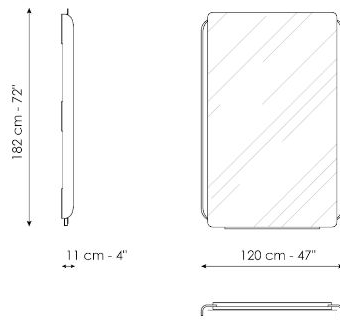

## Olos mirror

Designer: **Mauro Lipparini**

The Olos mirror is mounted on an inwardly curved platform that frames it with geometric generosity, thus taking up the theme of curved laminated wood that is the hallmark of the Olos collection. Available in three different sizes, the Olos

## Olos mirror 90

Width: 11cm  
Depth: 90cm  
Height: 182cm

## Olos mirror 120

Width: 11cm  
Depth: 120cm  
Height: 182cm

## Olos mirror 160

Width: 11cm  
Depth: 160cm  
Height: 182cm