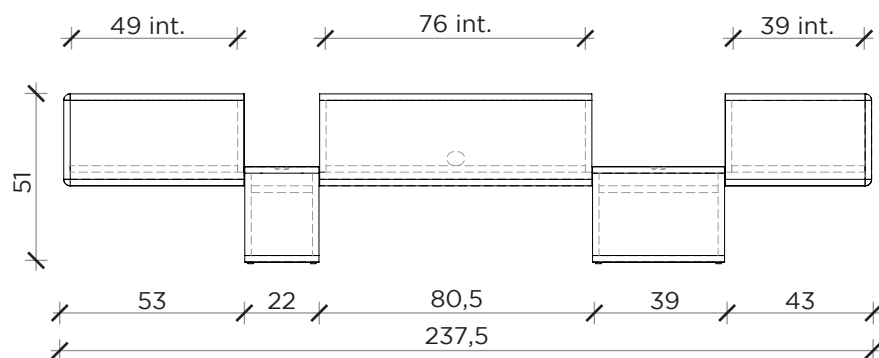

PIANTA | PLAN

FRONTE | FRONT

LATO | SIDE

FRACTAL

Credenza | Sideboard

Designer:
Anno | Year:
Materiali | Materials:

Bellavista Piccini
2024
Credenza in mdf con 3 ante e 2 cassetti, laccata opaco o lucido | Mdf sideboard with 3 doors and 2 drawers, matte or glossy lacquered

PIANTA | PLAN

FRONTE | FRONT

LATO | SIDE

FRACTAL

porta TV | TV bench

Designer:
Anno | Year:
Materiali | Materials:

Bellavista Piccini
2024
Porta tv in mdf con 1 anta e 4 cassetti, laccata opaco o lucido | Tv bench sideboard with 1 door and 4 drawers, matte or glossy lacquered