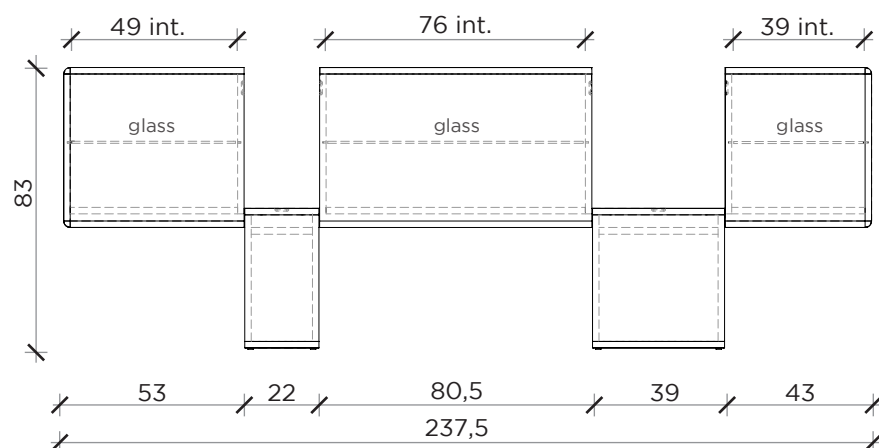

PIANTA | PLAN

FRONTE | FRONT

LATO | SIDE

FRACTAL

Credenza | Sideboard

Designer:
Anno | Year:
Materiali | Materials:

Bellavista Piccini
2024
Credenza in mdf con 3 ante e 2 cassetti, laccata opaco o lucido | Mdf sideboard with 3 doors and 2 drawers, matte or glossy lacquered

PIANTA | PLAN

FRONTE | FRONT

LATO | SIDE

FRACTAL

porta TV | TV bench

Designer:
Anno | Year:
Materiali | Materials:

Bellavista Piccini
2024
Porta tv in mdf con 1 anta e 4 cassetti, laccata opaco o lucido | Tv bench sideboard with 1 door and 4 drawers, matte or glossy lacquered