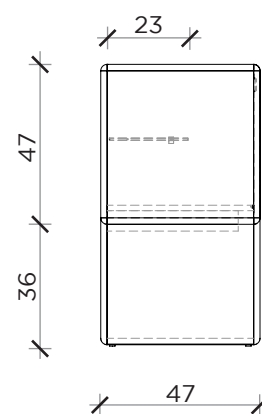

PIANTA | PLAN

FRONTE | FRONT

LATO | SIDE

FRACTAL

Credenza | Sideboard

Designer:
Anno | Year:
Materiali | Materials:

Bellavista Piccini
2024
Credenza in mdf con 3 ante e 2 cassetti, laccata opaco o lucido | Mdf sideboard with 3 doors and 2 drawers, matte or glossy lacquered

PIANTA | PLAN

FRONTE | FRONT

LATO | SIDE

FRACTAL

porta TV | TV bench

Designer:
Anno | Year:
Materiali | Materials:

Bellavista Piccini
2024
Porta tv in mdf con 1 anta e 4 cassetti, laccata opaco o lucido | Tv bench sideboard with 1 door and 4 drawers, matte or glossy lacquered