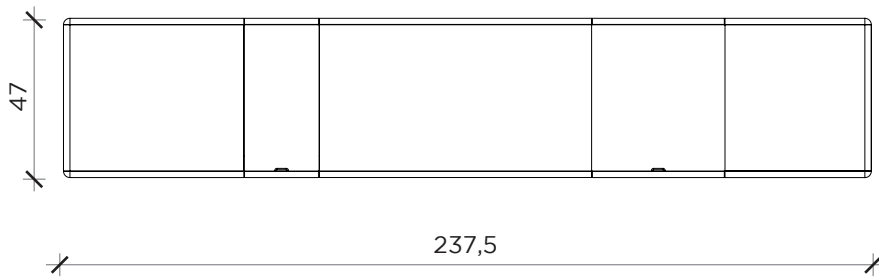

PIANTA | PLAN

FRONTE | FRONT

LATO | SIDE

FRACTAL

Credenza | Sideboard

Designer:
Anno | Year:
Materiali | Materials:

Bellavista Piccini
2024
Credenza in mdf con 3 ante e 2 cassetti, laccata opaco o lucido | Mdf sideboard with 3 doors and 2 drawers, matte or glossy lacquered

PIANTA | PLAN

FRONTE | FRONT

LATO | SIDE

FRACTAL

porta TV | TV bench

Designer:
Anno | Year:
Materiali | Materials:

Bellavista Piccini
2024
Porta tv in mdf con 1 anta e 4 cassetti, laccata opaco o lucido | Tv bench sideboard with 1 door and 4 drawers, matte or glossy lacquered