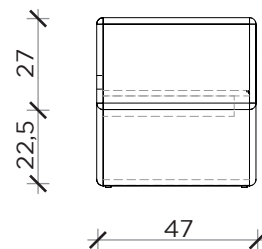

PIANTA | PLAN

FRONTE | FRONT

LATO | SIDE

FRACTAL

Credenza | Sideboard

Designer:
Anno | Year:
Materiali | Materials:

Bellavista Piccini
2024
Credenza in mdf con 3 ante e 2 cassetti, laccata opaco o lucido | Mdf sideboard with 3 doors and 2 drawers, matte or glossy lacquered

PIANTA | PLAN

FRONTE | FRONT

LATO | SIDE

FRACTAL

porta TV | TV bench

Designer:
Anno | Year:
Materiali | Materials:

Bellavista Piccini
2024
Porta tv in mdf con 1 anta e 4 cassetti, laccata opaco o lucido | Tv bench sideboard with 1 door and 4 drawers, matte or glossy lacquered