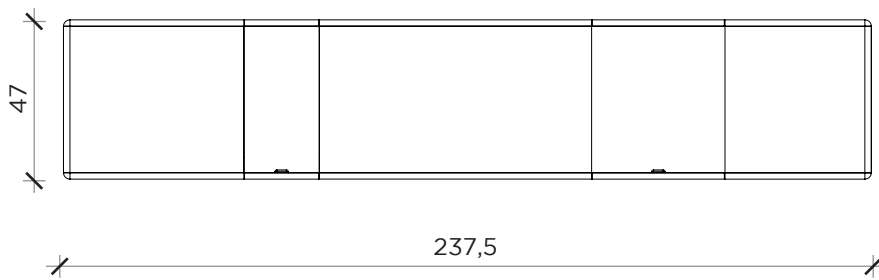

PIANTA | PLAN

FRONTE | FRONT

LATO | SIDE

FRACTAL

Credenza | Sideboard

Designer:
Anno | Year:
Materiali | Materials:

Bellavista Piccini
2024
Credenza in mdf con 3 ante e 2 cassetti, laccata opaco o lucido | Mdf sideboard with 3 doors and 2 drawers, matte or glossy lacquered

PIANTA | PLAN

FRONTE | FRONT

LATO | SIDE

FRACTAL

porta TV | TV bench

Designer:
Anno | Year:
Materiali | Materials:

Bellavista Piccini
2024
Porta tv in mdf con 1 anta e 4 cassetti, laccata opaco o lucido | Tv bench sideboard with 1 door and 4 drawers, matte or glossy lacquered