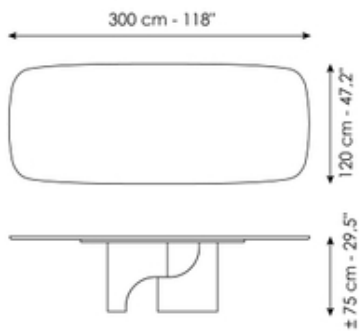

Data sheet

Width: 200cm
Depth: 108cm
Height: ± 75cm

Width: 220cm
Depth: 110cm
Height: ± 75cm

Width: 250cm
Depth: 112cm
Height: ± 75cm

Width: 280cm
Depth: 115cm
Height: ± 75cm

Width: 300cm
Depth: 120cm
Height: ± 75cm

Width: 300cm
Depth: 140cm
Height: ± 75cm

Finishes

Top

Veneered wood
Walnut Canaletto

Solid wood
American walnut

Solid wood
Brushed coal oak

Solid wood
Brushed natural oak

Solid wood
Brushed Grey oak