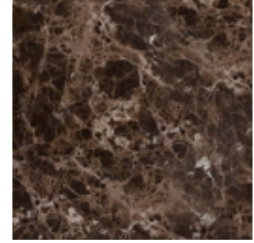

Mat ceramic
Alaska White

Mat ceramic
Ardesia grey

Mat ceramic
Augusta

Glossy ceramic
Black Onyx

Glossy ceramic
Calacatta

Silk finish ceramic
Calacatta macchia vecchia

Glossy ceramic
Imperial grey

Mat ceramic
Laurent

Glossy ceramic
Mountain peak

Glossy ceramic
Rosso imperiale

Marble
Calacatta

Marble
Carrara

Marble
Dover White

Marble
Emperador

Marble
Fior di bosco

Marble
Marquinia

Marble
Rosso Carpazi

Marble
Saint Denis

Marble
Travertino Romano

Base

Painted metal
Mat white

Painted metal
Mat brown

Painted metal
Mat dove grey

Painted metal
Mat black

Painted metal
Supreme anthracite

Painted metal
Mat bronze

Painted metal
Mat lead

Painted metal
Mat pearl gold

Metal finish
Clouded chrome

Metal finish
Dark nickel

Metal finish
Brown nickel

Materials, fabrics, leathers, colors and finishes are approximate and may slightly differ from actual ones. You can find the complete collection of Bonaldo fabrics and leathers on the website <https://bonaldo.biz>