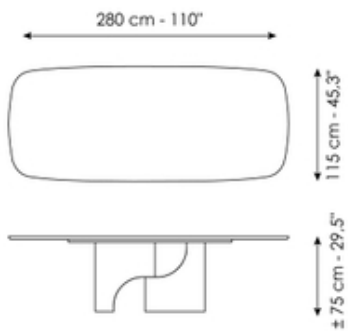

Data sheet

Width: 200cm
Depth: 108cm
Height: ± 75cm

Width: 220cm
Depth: 110cm
Height: ± 75cm

Width: 250cm
Depth: 112cm
Height: ± 75cm

Width: 280cm
Depth: 115cm
Height: ± 75cm

Width: 300cm
Depth: 120cm
Height: ± 75cm

Width: 300cm
Depth: 140cm
Height: ± 75cm

Finishes

Top

Veneered wood
Walnut Canaletto

Solid wood
American walnut

Solid wood
Brushed coal oak

Solid wood
Brushed natural oak

Solid wood
Brushed Grey oak