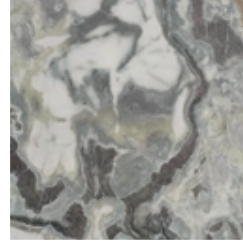

Mat ceramic
Alaska White

Mat ceramic
Ardesia grey

Mat ceramic
Augusta

Glossy ceramic
Black Onyx

Glossy ceramic
Calacatta

Silk finish ceramic
Calacatta macchia vecchia

Glossy ceramic
Imperial grey

Mat ceramic
Laurent

Glossy ceramic
Mountain peak

Glossy ceramic
Rosso imperiale

Marble
Calacatta

Marble
Carrara

Marble
Dover White

Marble
Emperador

Marble
Fior di bosco

Marble
Marquinia

Marble
Rosso Carpazi

Marble
Saint Denis

Marble
Travertino Romano

Base

Painted metal
Mat white

Painted metal
Mat brown

Painted metal
Mat dove grey

Painted metal
Mat black

Painted metal
Supreme anthracite

Painted metal
Mat bronze

Painted metal
Mat lead

Painted metal
Mat pearl gold

Metal finish
Clouded chrome

Metal finish
Dark nickel

Metal finish
Brown nickel

Materials, fabrics, leathers, colors and finishes are approximate and may slightly differ from actual ones. You can find the complete collection of Bonaldo fabrics and leathers on the website <https://bonaldo.biz>