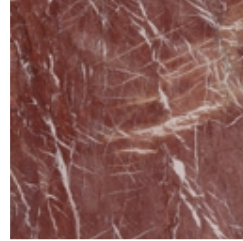

Mat ceramic
Alaska White

Mat ceramic
Ardesia grey

Mat ceramic
Augusta

Glossy ceramic
Black Onyx

Glossy ceramic
Calacatta

Silk finish ceramic
Calacatta macchia vecchia

Glossy ceramic
Imperial grey

Mat ceramic
Laurent

Glossy ceramic
Mountain peak

Glossy ceramic
Rosso imperiale

Marble
Calacatta

Marble
Carrara

Marble
Dover White

Marble
Emperador

Marble
Fior di bosco

Marble
Marquinia

Marble
Rosso Carpazi

Marble
Saint Denis

Marble
Travertino Romano

Base

Painted metal
Mat white

Painted metal
Mat brown

Painted metal
Mat dove grey

Painted metal
Mat black

Painted metal
Supreme anthracite

Painted metal
Mat bronze

Painted metal
Mat lead

Painted metal
Mat pearl gold

Metal finish
Clouded chrome

Metal finish
Dark nickel

Metal finish
Brown nickel

Materials, fabrics, leathers, colors and finishes are approximate and may slightly differ from actual ones. You can find the complete collection of Bonaldo fabrics and leathers on the website <https://bonaldo.biz>