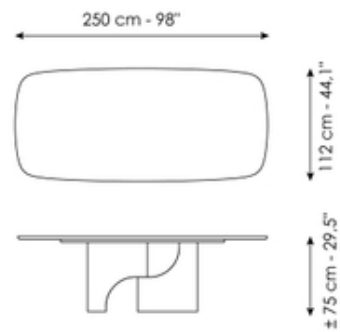

BONALDO

Taijitu

Designer: Spazioameno

The Taijitu table tells a story about balance, coherence and the art of living. The sculptural metal base, composed of two elliptical section components with sinuous and balanced lines, draws inspiration from the Taijitu symbol, an ancient Chinese emblem of universal harmony and perfect balance between opposites. It is the same module, rotated 180 degrees, that composes the two elements of the central base, in a dynamic play of solids and voids, which is intended to be both an invitation to contemplation and the visual fulcrum of the entire environment. The masterly workmanship combined with the refined finish of the metal, available in different variants, enhances the geometries by modulating the reflected light in contrast with the material surface. Taijitu elevates distinctive and elegant design to a meditative experience, enriching contemporary dining with its unique presence and deep symbolic meaning.

Data sheet

Width: 200cm
Depth: 108cm
Height: ± 75cm

Width: 220cm
Depth: 110cm
Height: ± 75cm

Width: 250cm
Depth: 112cm
Height: ± 75cm

Width: 280cm
Depth: 115cm
Height: ± 75cm

Width: 300cm
Depth: 120cm
Height: ± 75cm

Width: 300cm
Depth: 140cm
Height: ± 75cm

Finishes

Top

Veneered wood
Walnut Canaletto

Solid wood
American walnut

Solid wood
Brushed coal oak

Solid wood
Brushed natural oak

Solid wood
Brushed Grey oak