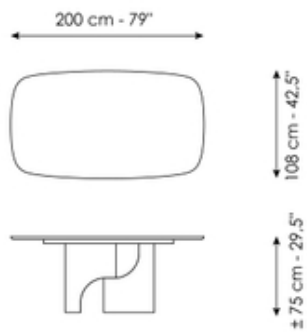

BONALDO

Taijitu

Designer: Spazioameno

The Taijitu table tells a story about balance, coherence and the art of living. The sculptural metal base, composed of two elliptical section components with sinuous and balanced lines, draws inspiration from the Taijitu symbol, an ancient Chinese emblem of universal harmony and perfect balance between opposites. It is the same module, rotated 180 degrees, that composes the two elements of the central base, in a dynamic play of solids and voids, which is intended to be both an invitation to contemplation and the visual fulcrum of the entire environment. The masterly workmanship combined with the refined finish of the metal, available in different variants, enhances the geometries by modulating the reflected light in contrast with the material surface. Taijitu elevates distinctive and elegant design to a meditative experience, enriching contemporary dining with its unique presence and deep symbolic meaning.

Data sheet

Width: 200cm
Depth: 108cm
Height: ± 75cm

Width: 220cm
Depth: 110cm
Height: ± 75cm

Width: 250cm
Depth: 112cm
Height: ± 75cm

Width: 280cm
Depth: 115cm
Height: ± 75cm

Width: 300cm
Depth: 120cm
Height: ± 75cm

Width: 300cm
Depth: 140cm
Height: ± 75cm

Finishes

Top

Veneered wood
Walnut Canaletto

Solid wood
American walnut

Solid wood
Brushed coal oak

Solid wood
Brushed natural oak

Solid wood
Brushed Grey oak