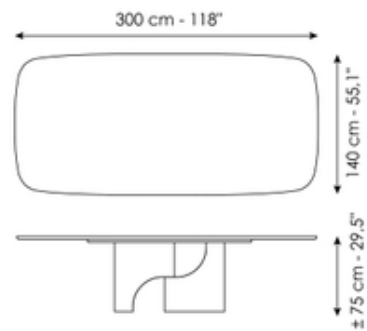

Data sheet

Width: 200cm
Depth: 108cm
Height: ± 75cm

Width: 220cm
Depth: 110cm
Height: ± 75cm

Width: 250cm
Depth: 112cm
Height: ± 75cm

Width: 280cm
Depth: 115cm
Height: ± 75cm

Width: 300cm
Depth: 120cm
Height: ± 75cm

Width: 300cm
Depth: 140cm
Height: ± 75cm

Finishes

Top

Veneered wood
Walnut Canaletto

Solid wood
American walnut

Solid wood
Brushed coal oak

Solid wood
Brushed natural oak

Solid wood
Brushed Grey oak