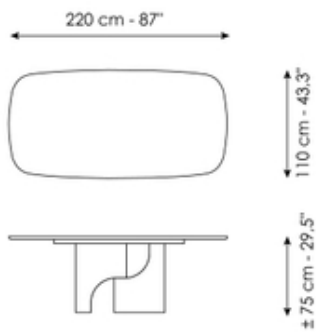

BONALDO

Taijitu

Designer: Spazioameno

The Taijitu table tells a story about balance, coherence and the art of living. The sculptural metal base, composed of two elliptical section components with sinuous and balanced lines, draws inspiration from the Taijitu symbol, an ancient Chinese emblem of universal harmony and perfect balance between opposites. It is the same module, rotated 180 degrees, that composes the two elements of the central base, in a dynamic play of solids and voids, which is intended to be both an invitation to contemplation and the visual fulcrum of the entire environment. The masterly workmanship combined with the refined finish of the metal, available in different variants, enhances the geometries by modulating the reflected light in contrast with the material surface. Taijitu elevates distinctive and elegant design to a meditative experience, enriching contemporary dining with its unique presence and deep symbolic meaning.

Data sheet

Width: 200cm
Depth: 108cm
Height: ± 75cm

Width: 220cm
Depth: 110cm
Height: ± 75cm

Width: 250cm
Depth: 112cm
Height: ± 75cm

Width: 280cm
Depth: 115cm
Height: ± 75cm

Width: 300cm
Depth: 120cm
Height: ± 75cm

Width: 300cm
Depth: 140cm
Height: ± 75cm

Finishes

Top

Veneered wood
Walnut Canaletto

Solid wood
American walnut

Solid wood
Brushed coal oak

Solid wood
Brushed natural oak

Solid wood
Brushed Grey oak